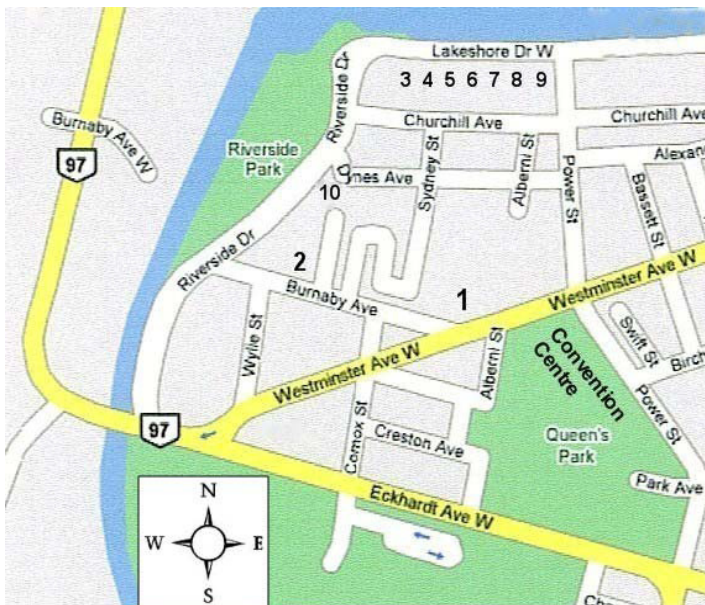

Simply the Best Hospitality

FREE Live Entertainment Wed. & Fri.
Many GIVE-AWAYS!
More than 100 DOOR PRIZES!
City-wide FREE Parking Passes!

Accommodations (Ask for the Bridge Rate)

All within walking distance of bridge venue

Special accommodation rate available at the
Summerland Waterfront Resort 250-494-8180

BRIDGE IN WINE COUNTRY 2010

Monday, June 14

Merlot Bracketed KO (1 of 4)	7:00 pm
Stratified Charity Pairs	7:00 pm
Stratified 199er Pairs	7:00 pm